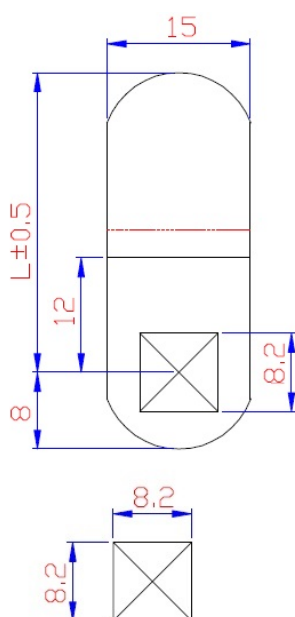

PRODUCT SHEET

Description:

Cam No. A31 F/1900 & 5250 Series, Cranked 3mm,C/E 25mm

Item number:

14.04.731-0

Units	Box	Carton	HS Code	Barcode
Pcs.	1	300	8301600090	
				5704866454346

CODE	L	H
A31	25	3
A32	30	3
A33	35	3
A34	40	3
A35	45	3
A36	50	3